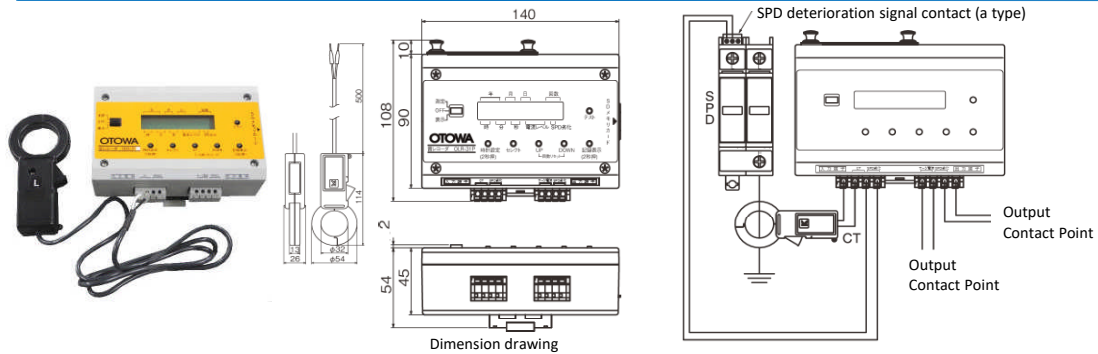

OTOWA Surge recorder

Surge recorder

OTOWA Surge recorder can detect and record above certain lightning current that flows through earth wire and can indicate the number and current level, date, time of them.

Type	OLR-31C
Power source	LR03(AAA) × 4 (3 years)
Range of record surge current (8/20 μ s)	100A/500A/1000A
Max. current	25kA (8/20 μ s or 10/350 μ s)
Recorded data	Range of surge current, year, month, day, time
Recording interval	5sec
Recording medium	SD card (2GB)
Number of recording data	999 (text data)
Signal contact	operating time for 1sec.
Capacity of signal contact output	Type of contact : a DC 30V 1A, AC125V 0.5A
Installing method	35mm DIN rail / M4 screw
Operating temperature	0°C ~ +50°C